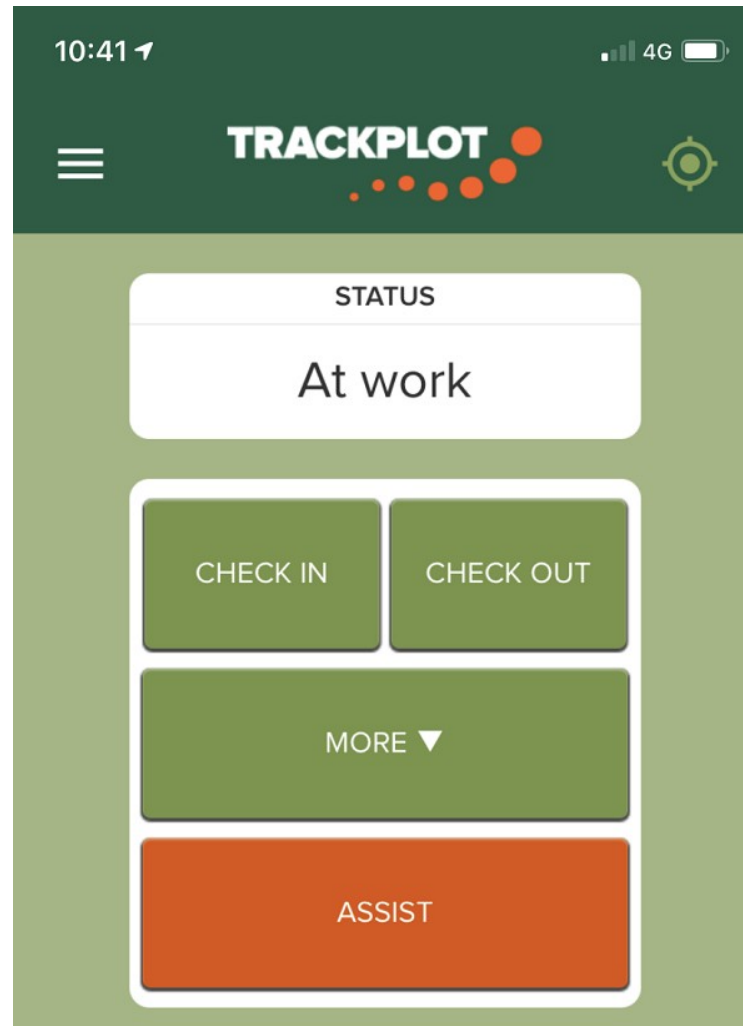

Trackplot Mobile App

The Lone Worker Safety App for smartphone users

Packed with high-tech features, the Trackplot Mobile App instantly transforms your smartphone into a powerful lone worker safety device.

[Read more](#)

Uses the mobile phone network.

GPS enabled.

Connected to the online Trackplot Portal.

Available for iPhone and Android devices.

suzy lamplugh trust
LIVE LIFE SAFE

Benefits of the Mobile App

Convenience

Easy communication from a single device.

Quick to install

Simple to download ready for immediate use.

Clear status screen

Where lone workers view and update their current status throughout the day.

Easy layout

Clearly displayed buttons for ease of use.

Suitable for:

- ✓ Outdoor lone working with access to strong, reliable mobile phone reception
- ✓ Environmental based risks
- ✓ High risk tasks or hazardous sites